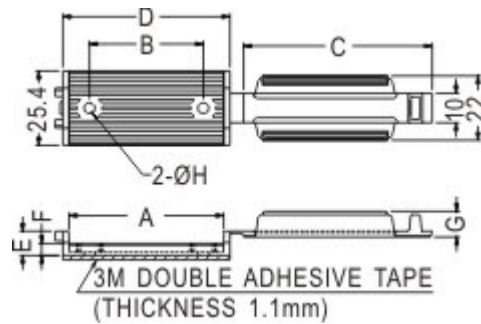

524235000

Packing: 50 pcs

524235000				Material: PA6.6 / UL94V2
FLAT CABLE CLAMP				Colour: Gray
A = 53.0	D = 57.3	G = 8.8		Geprüft / Drawn Mark Wirth 2008-11-21
B = 39.0	E = 8.3	H = 3.7		
C = 64.6	F = 4.1			